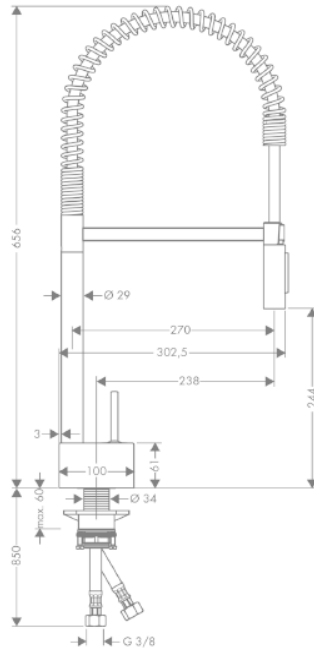

SPECIFICATION SHEET - fittings

BRAND:	hansgrohe	Product Photo:
ORIGIN:	Germany	
SERIES:	Sink Mixers	
PRODUCT DESCRIPTION:	Allegra Starck X single lever semi-professional kitchen mixer with pull-out dual sprays • Flow rate: 9.5 l./min. at 3 bar • Flow pressure; 1~5 bar (15~70 psi)	
MODEL No.	10820 000	
FINISH/COLOUR:	Chrome-plated	
DIMENSIONS:	656mm H x 302.5mm L 238mm spout projection	
OPTIONAL MATCHING PARTS:	2x angle valve 1/2"x3/8"	

Technical Informations: Suitable for continous flow water heater

REMINDER:	Pipe flushing must be done before faucets are installed. Failure to do so voids the warranty. Do not use cleaners containing abrasive cleansers, ammonia, bleach, acids, waxes, alcohol, solvents or other products not recommended for chrome. All information is for reference only, installation shall always be based on the actual product delivered.